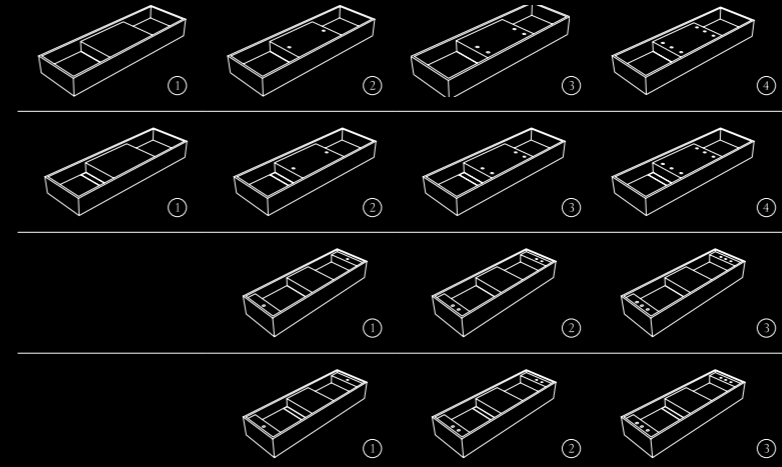

Xbf.

DIMENSIONS DIMENSIONES	NATURE	POLISHED SILK
150 x 48 x 24 cm 59 1/16" x 18 15/16" x 9 1/2"	G1953	G1953

DIMENSIONS DIMENSIONES	NATURE	POLISHED SILK
150 x 48 x 90 cm 59 1/16" x 18 15/16" x 35 7/16"	G1955	G1955