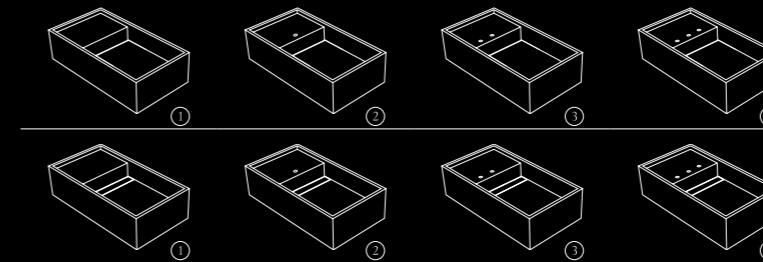

CÓDIGO / CODE			
Supported Suspendida Suspendu		Suspended De apoyo A poser	
TG0DEX		WG0DEX	
TG0FLX		WG0FLX	
	LEFT	RIGHT	
①	TG0DEL	TG0DER	WG0DEL
②	TG1DEL	TG1DER	WG1DEL
③	TG2DEL	TG2DER	WG2DEL
④	TG3DEL	TG3DER	WG3DEL
①	TG0FLL	TG0FLR	WG0FLL
②	TG1FLL	TG1FLR	WG1FLL
③	TG2FLL	TG2FLR	WG2FLL
④	TG3FLL	TG3FLR	WG3FLL

DIMENSIONS DIMENSIONES	NATURE	POLISHED SILK
90 x 48 x 90 cm 35 7/16" x 18 15/16" x 35 7/16"	G1954	G1954
120 x 48 x 90 cm 47 1/4" x 18 15/16" x 35 7/16"	G1954	G1954