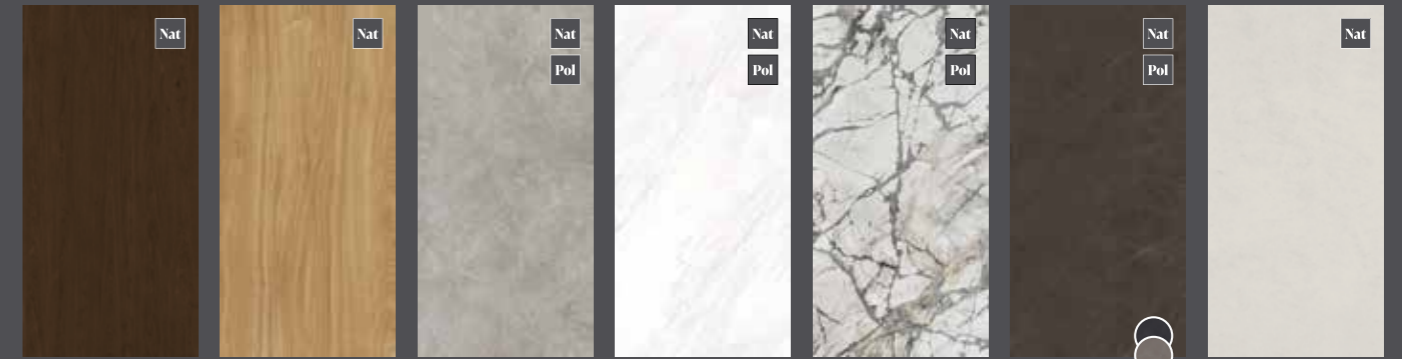

## Colecciones / Collections

160 X 320 CM · 63" X 126"

6 MM · 1/4" / 12 MM · 1/2" / 20 MM · 3/4"

More colours

Finishes

Aged<sup>3</sup>  
Clay

Alpi<sup>2</sup>  
Verde

Ele  
Collection