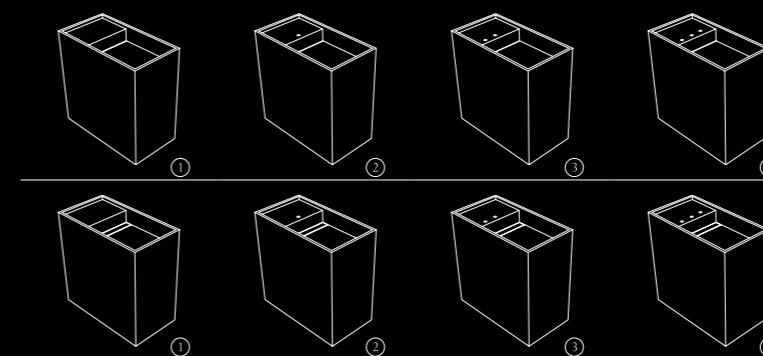

On the floor A suelo Au sol			
FG0DEX			
FG0FLX			
	LEFT	RIGHT	
①	FG0DEL	FG0DER	WG0DEL
②	FG1DEL	FG1DER	WG1DEL
③	FG2DEL	FG2DER	WG2DEL
④	FG3DEL	FG3DER	WG3DEL
①	FG0FLL	FG0FLR	WG0FLL
②	FG1FLL	FG1FLR	WG1FLL
③	FG2FLL	FG2FLR	WG2FLL
④	FG3FLL	FG3FLR	WG3FLL

[W-T-F] [G0-G1-G2-G3] [DE-FL] [X-C]

Installation: Suspended (W) / Supported (T) / On the floor (F)
Instalación: Suspendida (W) / De apoyo (T) / A suelo (F)
Installation: Suspendu (W) / A poser (T) / Au sol (F)

Faucet: No integrated faucet (G0) / 1 hole (G1) / 2 holes (G2) / 3 holes (G3)
Grifería: Sin grifería incorporada (G0) / 1 hueco (G1) / 2 huecos (G2) / 3 huecos (G3)
Robinetterie: San robinetterie incluse (G0) / 1 trou (G1) / 2 trous (G2) / 3 trous (G3)

Drain system: Drain slot - DEEP (DE) / Drain cover - FLAT (FL)
Tipología desagüe: Ranura de desagüe - DEEP (DE) / Tapa registrable - FLAT (FL)
Typologie évacuation: Vidage avec rainure - DEEP (DE) / Couverture amovible - FLAT (FL)

Deck location: No deck (X) / Center (C)
Posición playa: Sin playa (X) / Centro (C)
Position plage: Sans plage (X) / Centre (C)